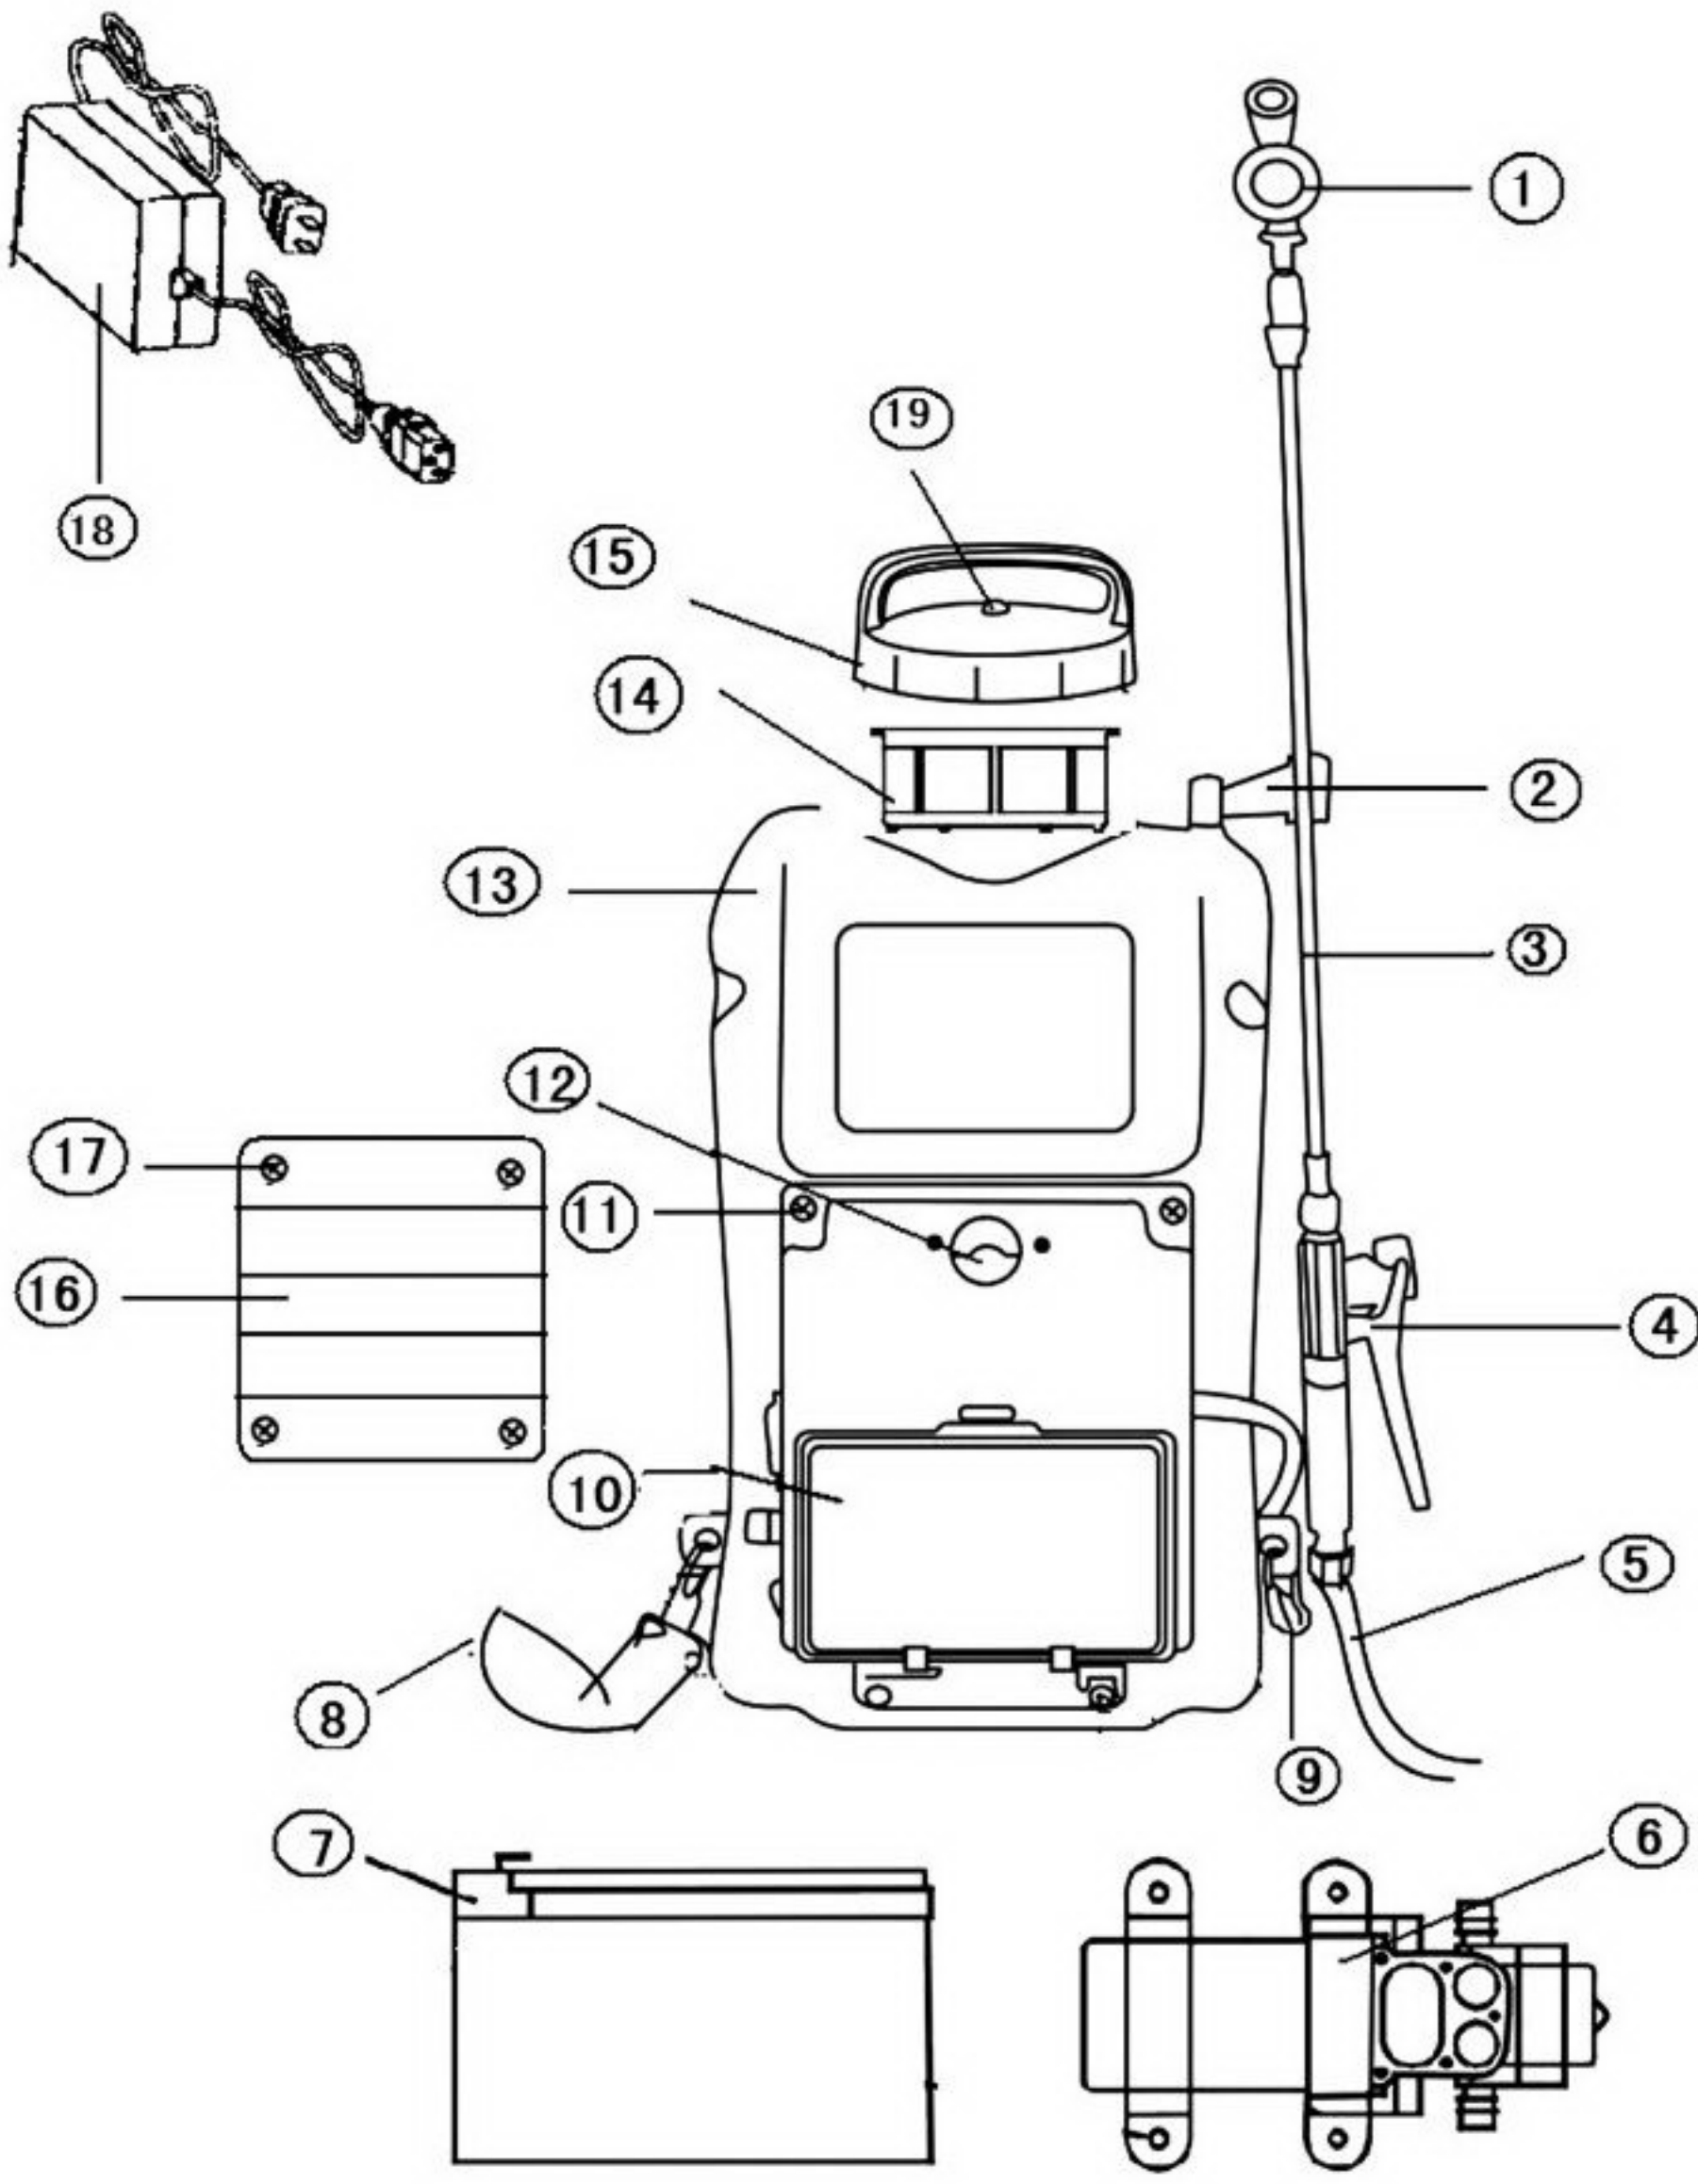

8. Structural diagram and statistics table

S/N	Description	Qty.
01	NOZZLE	
02	LANCE CLIP	
03	LANCE	
04	TRIGGER	
05	HOSE	
06	PUMP	
07	BATTERY	
08	BELT	
09	BELT HOOK	
10	BATTERY CAP	
11	SCREW	
12	VOLTMETER	
13	TANK	
14	TANK FILTER	
15	TANK CAP	
16	BACKREST	
17	BACKREST SCREW	
18	CHARGER	
19	AIR STOPCOCK	